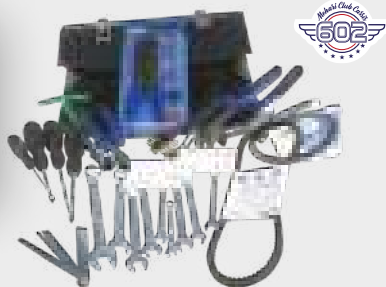

Prezzo
332,62 €

Club 20%

266,09 €

Ref. 1509100

2CV | M | D

Borsa completa per attrezzi

Ref. 1509332

2CV | M | D