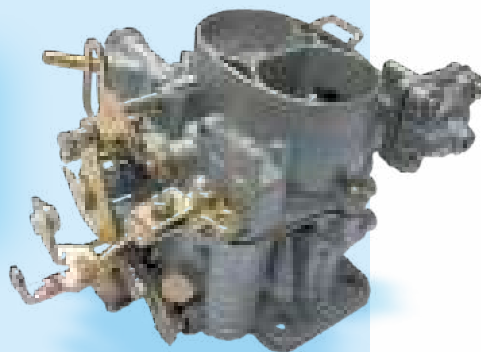

MOTORE

BEST-SELLERS

Prezzo
375,78€

Club 20%

300,63€

MCC

Ref. 1011403

2CV | M | D