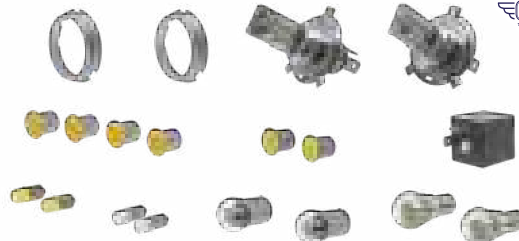

Pack led alte prestazioni 12V H4 2cv/Dyane

Prezzo **375,78€**
Club 20% **300,63€**

Ref. 1830250

2CV

Pack led 2cv - 12V

Prezzo **168,38€**
Club 20% **134,71€**

Ref. 1830203

M D